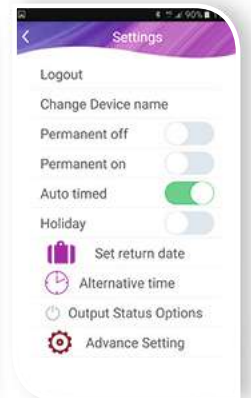

Wi-Fi 13A Fused Spur Timeswitches

Wi-Fi enabled control for all
manner of electrical appliances.

A **theben** Group Company

- Wi-Fi and 3/4G.
- Fully APP controlled.
- ON confirmation.
- Commercial and domestic.
- Programmable timing.
- Easy set-up.
- Multi user.
- Manual override.
- Fused output.
- 13A rated.
- Multi platform.
- IP66 weatherproof version – FSTWIFITGV.