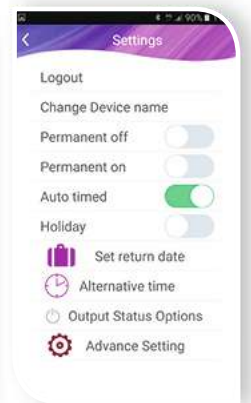

ES ENERGY SAVING
TIMEGUARD

www.timeguard.com

For our complete Wi-Fi Range.

Victory Park, 400 Edgware Road, London NW2 6ND
Sales Office Direct Line: 020 8452 1112
Email: csc@timeguard.com