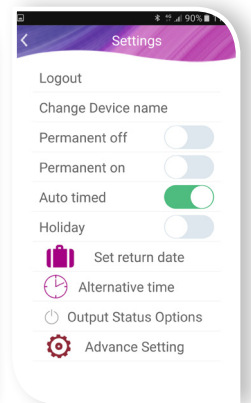

ES ENERGY SAVING
TIMEGUARD

www.timeguard.com

For our complete Wi-Fi Range.

Victory Park, 400 Edgware Road, London NW2 6ND
Sales Office Direct Line: 020 8452 1112
Email: csc@timeguard.com