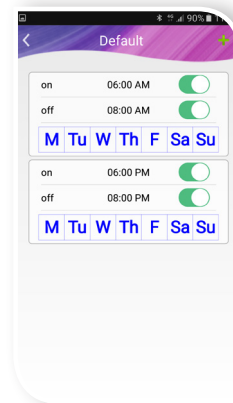

ES ENERGY SAVING
TIMEGUARD

www.timeguard.com

For our complete Wi-Fi Range.

Victory Park, 400 Edgware Road, London NW2 6ND
Sales Office Direct Line: 020 8452 1112
Email: csc@timeguard.com