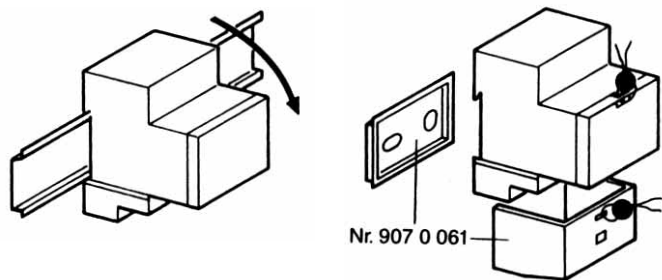

Operating instructions

SYN 168 h
SUL 188 h
MEM 198 h
TM 178 h

theben

GB MOUNTING INSTRUCTIONS

Safety information: Electrical devices should only be connected and mounted by an electrical specialist. Manipulations and modifications on the switch will result in loss of warranty. The national specifications and applicable safety regulations must be observed.