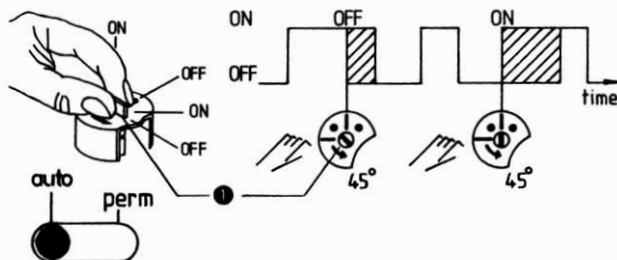

Operating instructions

SYN 168 h
SUL 188 h
MEM 198 h
TM 178 h

theben

GB MOUNTING INSTRUCTIONS

Safety information: Electrical devices should only be connected and mounted by an electrical specialist. Manipulations and modifications on the switch will result in loss of warranty. The national specifications and applicable safety regulations must be observed.

3h Programm

24 h Programm

7 d Programm

60' Programm

(Programm Order Nr. 934 3 262)

Programm

manual

GB Manual Control ON/OFF (Override Control)
Turn the control axis ① in direction of arrow by one notch; ON = \downarrow or OFF = \uparrow . The manual control is automatically annulled by the following counteracting command of the automatic program sequence.

permanent ON / OFF

GB Permanent Control ON/OFF
Set the hand lever ② to «perm» = permanent control; turning the control axis ① in direction of arrow, the required permanent control ON or OFF can now be adjusted. Turning the hand lever to «Auto» = Automatic Control, the permanent control is terminated. The actual switch position is maintained until the next counteracting command of the automatic program sequence is triggered. An immediate correction can be carried out by means of the manual control (override control).

EMV / CEM / EMC / ETY

GB The time switches are in accordance with the European directives 73/23/EEC (Low-Voltage Directive) and 89/336/EEC (EMC-Directive). If the time switches are used together with other devices in an installation, take care that the complete installation does not cause a radio interference.