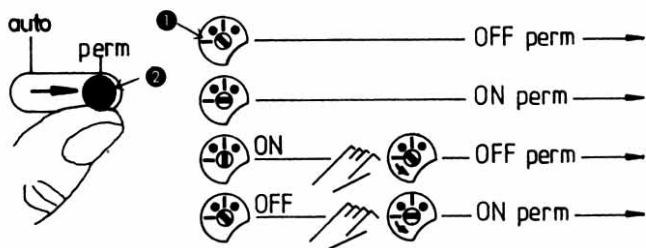

Operating instructions

SYN 168 h
SUL 188 h
MEM 198 h
TM 178 h

theben

GB MOUNTING INSTRUCTIONS

Safety information: Electrical devices should only be connected and mounted by an electrical specialist. Manipulations and modifications on the switch will result in loss of warranty. The national specifications and applicable safety regulations must be observed.

3h Programm

24 h Programm

7 d Programm

60' Programm

(Programm Order Nr. 934 3 262)

Programm

manual

GB Manual Control ON/OFF (Override Control)
Turn the control axis ① in direction of arrow by one notch; ON = \downarrow or OFF = \uparrow . The manual control is automatically annulled by the following counteracting command of the automatic program sequence.

permanent ON / OFF

GB Permanent Control ON/OFF
Set the hand lever ② to «perm» = permanent control; turning the control axis ① in direction of arrow, the required permanent control ON or OFF can now be adjusted. Turning the hand lever to «Auto» = Automatic Control, the permanent control is terminated. The actual switch position is maintained until the next counteracting command of the automatic program sequence is triggered. An immediate correction can be carried out by means of the manual control (override control).