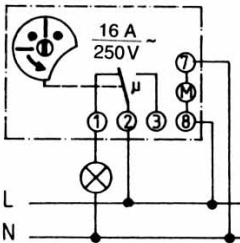

Operating instructions

SYN 168 h
SUL 188 h
MEM 198 h
TM 178 h

theben

GB MOUNTING INSTRUCTIONS

Safety information: Electrical devices should only be connected and mounted by an electrical specialist. Manipulations and modifications on the switch will result in loss of warranty. The national specifications and applicable safety regulations must be observed.

Synchron
 230 V / 50 Hz
 Quartz * R = 3d (72h) NiMh
 230 V / 45 - 60 Hz

* A la mise sous tension, le mouvement à quartz démarre de lui-même au bout de quelques minutes. La réserve de marche pleine sera

3h Programm

24 h Programm

7 d Programm

60' Programm

(Programm Order Nr. 934 3 262)

Programm

manual

GB Manual Control ON/OFF (Override Control)
Turn the control axis ① in direction of arrow by one notch; ON = \downarrow or OFF = \uparrow . The manual control is automatically annulled by the following counteracting command of the automatic program sequence.

permanent ON / OFF

GB Permanent Control ON/OFF
Set the hand lever ② to «perm» = permanent control; turning the control axis ① in direction of arrow, the required permanent control ON or OFF can now be adjusted. Turning the hand lever to «Auto» = Automatic Control, the permanent control is terminated. The actual switch position is maintained until the next counteracting command of the automatic program sequence is triggered. An immediate correction can be carried out by means of the manual control (override control).