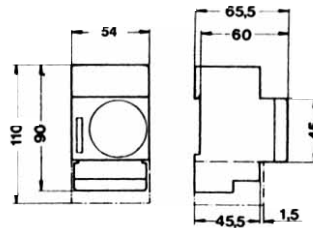

GB MOUNTING INSTRUCTIONS

Safety information: Electrical devices should only be connected and mounted by an electrical specialist. Manipulations and modifications on the switch will result in loss of warranty. The national specifications and applicable safety regulations must be observed.

Synchron
230 V / 50 Hz
Quartz * R = 3d (72h) NiMh
230 V / 45 - 60 Hz