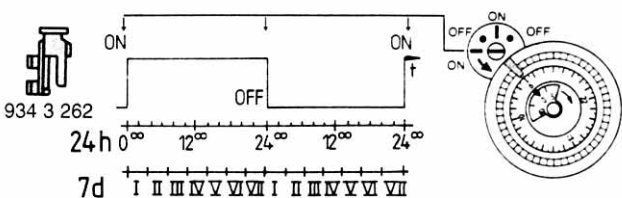

Synchron
 230 V / 50 Hz
 Quartz * R = 3d (72h) NiMh
 230 V / 45 - 60 Hz

* A la mise sous tension, le mouvement à quartz démarre de lui-même au bout de quelques minutes. La réserve de marche pleine sera

3h Programm

24 h Programm

7 d Programm

60' Programm

(Programm Order Nr. 934 3 262)

Programm

manual

GB Manual Control ON/OFF (Override Control)
Turn the control axis ① in direction of arrow by one notch; ON = \downarrow or OFF = \uparrow . The manual control is automatically annulled by the following counteracting command of the automatic program sequence.

permanent ON / OFF

GB Permanent Control ON/OFF
Set the hand lever ② to «perm» = permanent control; turning the control axis ① in direction of arrow, the required permanent control ON or OFF can now be adjusted. Turning the hand lever to «Auto» = Automatic Control, the permanent control is terminated. The actual switch position is maintained until the next counteracting command of the automatic program sequence is triggered. An immediate correction can be carried out by means of the manual control (override control).

EMV / CEM / EMC / ETY

GB The time switches are in accordance with the European directives 73/23/EEC (Low-Voltage Directive) and 89/336/EEC (EMC-Directive). If the time switches are used together with other devices in an installation, take care that the complete installation does not cause a radio interference.