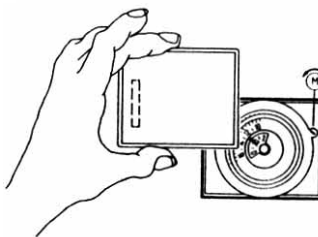

GB MOUNTING INSTRUCTIONS

Safety information: Electrical devices should only be connected and mounted by an electrical specialist. Manipulations and modifications on the switch will result in loss of warranty. The national specifications and applicable safety regulations must be observed.

Synchron
230 V / 50 Hz
Quartz * R = 3d (72h) NiMh
230 V / 45 - 60 Hz