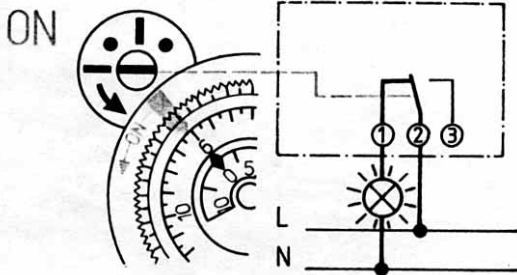

Synchron
 230 V / 50 Hz
 Quartz * R = 3d (72h) NiMh
 230 V / 45 - 60 Hz

* A la mise sous tension, le mouvement à quartz démarre de lui-même au bout de quelques minutes. La réserve de marche pleine sera

3h Programm

24 h Programm

7 d Programm

60' Programm

(Programm Order Nr. 934 3 262)

Programm

manual

GB Manual Control ON/OFF (Override Control)
Turn the control axis ① in direction of arrow by one notch; ON = \downarrow or OFF = \uparrow . The manual control is automatically annulled by the following counteracting command of the automatic program sequence.

permanent ON / OFF

GB Permanent Control ON/OFF
Set the hand lever ② to «perm» = permanent control; turning the control axis ① in direction of arrow, the required permanent control ON or OFF can now be adjusted. Turning the hand lever to «Auto» = Automatic Control, the permanent control is terminated. The actual switch position is maintained until the next counteracting command of the automatic program sequence is triggered. An immediate correction can be carried out by means of the manual control (override control).

EMV / CEM / EMC / ETY

GB The time switches are in accordance with the European directives 73/23/EEC (Low-Voltage Directive) and 89/336/EEC (EMC-Directive). If the time switches are used together with other devices in an installation, take care that the complete installation does not cause a radio interference.