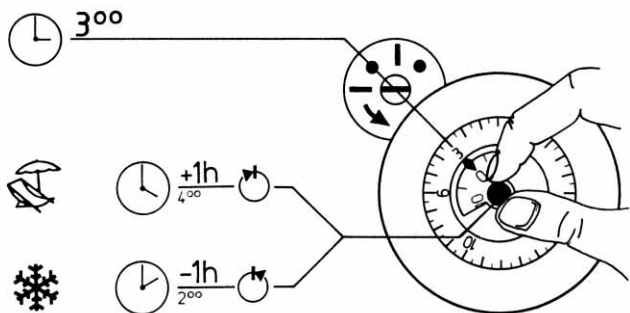

Operating instructions

SYN 168 h
SUL 188 h
MEM 198 h
TM 178 h

theben

GB MOUNTING INSTRUCTIONS

Safety information: Electrical devices should only be connected and mounted by an electrical specialist. Manipulations and modifications on the switch will result in loss of warranty. The national specifications and applicable safety regulations must be observed.

Synchron
 230 V / 50 Hz
 Quartz * R = 3d (72h) NiMh
 230 V / 45 - 60 Hz

* A la mise sous tension, le mouvement à quartz démarre de lui-même au bout de quelques minutes. La réserve de marche pleine sera

3h Programm

24 h Programm

7 d Programm

60' Programm

(Programm Order Nr. 934 3 262)

Programm

manual

GB Manual Control ON/OFF (Override Control)
Turn the control axis ① in direction of arrow by one notch; ON = \downarrow or OFF = \uparrow . The manual control is automatically annulled by the following counteracting command of the automatic program sequence.

permanent ON / OFF

GB Permanent Control ON/OFF
Set the hand lever ② to «perm» = permanent control; turning the control axis ① in direction of arrow, the required permanent control ON or OFF can now be adjusted. Turning the hand lever to «Auto» = Automatic Control, the permanent control is terminated. The actual switch position is maintained until the next counteracting command of the automatic program sequence is triggered. An immediate correction can be carried out by means of the manual control (override control).