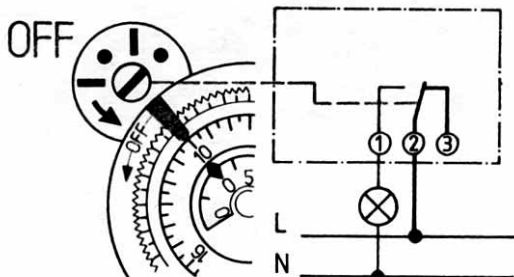

3h Programm

24 h Programm

7 d Programm

60' Programm

(Programm Order Nr. 934 3 262)

Programm

manual

GB Manual Control ON/OFF (Override Control)
Turn the control axis ① in direction of arrow by one notch; ON = \downarrow or OFF = \uparrow . The manual control is automatically annulled by the following counteracting command of the automatic program sequence.

permanent ON / OFF

GB Permanent Control ON/OFF
Set the hand lever ② to «perm» = permanent control; turning the control axis ① in direction of arrow, the required permanent control ON or OFF can now be adjusted. Turning the hand lever to «Auto» = Automatic Control, the permanent control is terminated. The actual switch position is maintained until the next counteracting command of the automatic program sequence is triggered. An immediate correction can be carried out by means of the manual control (override control).

EMV / CEM / EMC / ETY

GB The time switches are in accordance with the European directives 73/23/EEC (Low-Voltage Directive) and 89/336/EEC (EMC-Directive). If the time switches are used together with other devices in an installation, take care that the complete installation does not cause a radio interference.