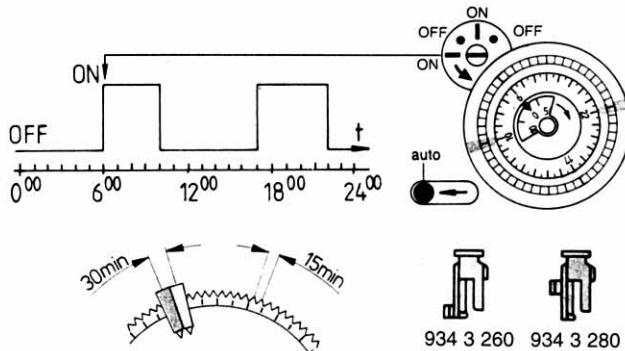

Operating instructions

SYN 168 h
SUL 188 h
MEM 198 h
TM 178 h

theben

GB MOUNTING INSTRUCTIONS

Safety information: Electrical devices should only be connected and mounted by an electrical specialist. Manipulations and modifications on the switch will result in loss of warranty. The national specifications and applicable safety regulations must be observed.

Synchron
 230 V / 50 Hz
 Quartz * R = 3d (72h) NiMh
 230 V / 45 - 60 Hz

* A la mise sous tension, le mouvement à quartz démarre de lui-même au bout de quelques minutes. La réserve de marche pleine sera

3h Programm

24 h Programm

7 d Programm

60' Programm

(Programm Order Nr. 934 3 262)

Programm

manual

GB Manual Control ON/OFF (Override Control)
Turn the control axis ① in direction of arrow by one notch; ON = \downarrow or OFF = \uparrow . The manual control is automatically annulled by the following counteracting command of the automatic program sequence.

permanent ON / OFF

GB Permanent Control ON/OFF
Set the hand lever ② to «perm» = permanent control; turning the control axis ① in direction of arrow, the required permanent control ON or OFF can now be adjusted. Turning the hand lever to «Auto» = Automatic Control, the permanent control is terminated. The actual switch position is maintained until the next counteracting command of the automatic program sequence is triggered. An immediate correction can be carried out by means of the manual control (override control).