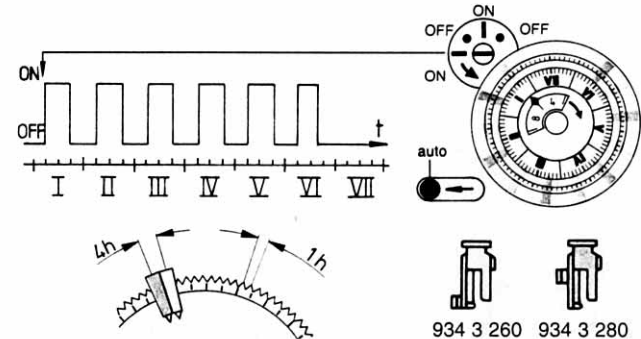

Operating instructions

SYN 168 h
SUL 188 h
MEM 198 h
TM 178 h

theben

GB MOUNTING INSTRUCTIONS

Safety information: Electrical devices should only be connected and mounted by an electrical specialist. Manipulations and modifications on the switch will result in loss of warranty. The national specifications and applicable safety regulations must be observed.

Synchron
 230 V / 50 Hz
 Quartz * R = 3d (72h) NiMh
 230 V / 45 - 60 Hz

* A la mise sous tension, le mouvement à quartz démarre de lui-même au bout de quelques minutes. La réserve de marche pleine sera

3h Programm

24 h Programm

7 d Programm

60' Programm

(Programm Order Nr. 934 3 262)

Programm

manual

GB Manual Control ON/OFF (Override Control)
Turn the control axis ① in direction of arrow by one notch; ON = \downarrow or OFF = \uparrow . The manual control is automatically annulled by the following counteracting command of the automatic program sequence.

permanent ON / OFF

GB Permanent Control ON/OFF
Set the hand lever ② to «perm» = permanent control; turning the control axis ① in direction of arrow, the required permanent control ON or OFF can now be adjusted. Turning the hand lever to «Auto» = Automatic Control, the permanent control is terminated. The actual switch position is maintained until the next counteracting command of the automatic program sequence is triggered. An immediate correction can be carried out by means of the manual control (override control).