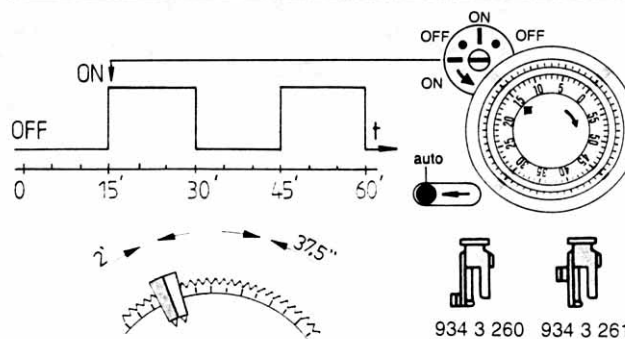

3h Programm

24 h Programm

7 d Programm

60' Programm

(Programm Order Nr. 934 3 262)

Programm

manual

GB Manual Control ON/OFF (Override Control)
Turn the control axis ① in direction of arrow by one notch; ON = \downarrow or OFF = \uparrow . The manual control is automatically annulled by the following counteracting command of the automatic program sequence.

permanent ON / OFF

GB Permanent Control ON/OFF
Set the hand lever ② to «perm» = permanent control; turning the control axis ① in direction of arrow, the required permanent control ON or OFF can now be adjusted. Turning the hand lever to «Auto» = Automatic Control, the permanent control is terminated. The actual switch position is maintained until the next counteracting command of the automatic program sequence is triggered. An immediate correction can be carried out by means of the manual control (override control).