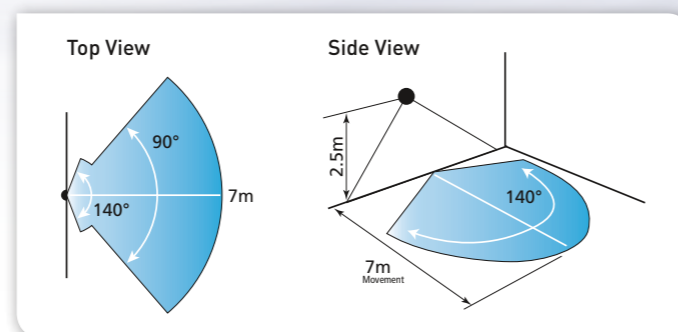

# New Super Slim LED Bulkheads

Small & powerful, the new generation LED Energy Saving Bulkhead Light is instantly bright like halogen lighting but under half the size!

- Powerful 5W LED Energy Saving PIR Bulkhead Light – equivalent to 70W halogen lighting with only 10% of the running costs.
- Light on times adjustment 5 seconds to 10 minutes.
- Optional mode settings:
  - Dusk to Dawn – permanently ON when in Dusk to Dawn and maximum time setting.
  - Test mode.
- 140° PIR detector with up to 7m detection range.
- Instant light ON to full brightness.
- LUX (light level) adjustment – Day to Night (2 to 200).
- Operating temperature -20°C to +40°C.
- Ideal for both indoor and outdoor installations.
- IP55 weatherproof rating.
- Long life – up to 30,000 hours for low maintenance.
- Easy installation with Fast-fix terminal block connection.

Bulkhead Light and PIR Detector Vertical Adjustment Fixed

Bulkhead Light and PIR Detector Horizontal Adjustment Fixed

7m Detection Range

10% Running Costs

LED88PIR

LED88PIR

## LED88PIR 5W LED Energy Saver PIR Bulkhead Light

- Powerful 5W LED Energy Saving PIR Bulkhead Light – equivalent to 70W (310 lumens) incandescent lighting with only 10% of the running costs.
- Prismatic lens diffuser.
- Light on times adjustment 5 seconds to 10 minutes.
- Optional mode settings – Dusk to Dawn and Test mode.
- 140° PIR detector with up to 7m detection range.
- LUX (light level) adjustment – Day to Night (2 to 200 LUX – permanently ON when at max.).
- Operating temperature -20°C to +40°C.
- Ideal for both indoor and outdoor installations.
- IP55 weatherproof rating.
- Dimensions: 205 x 108 x 73mm.